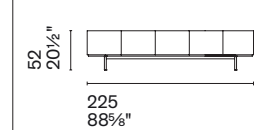

CS6076-7
CS6076-7 MTO

Nota Per le combinazioni disponibili consultare il listino prezzi. /**Note** Please check all available combinations in the price list.