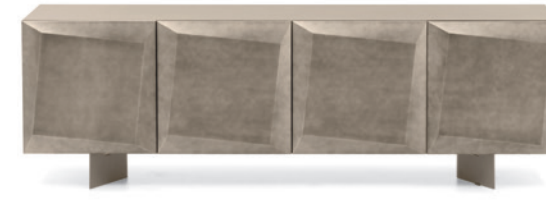

Un nuovo programma di madie modulari a tre o quattro ante, caratterizzato dall'estrema versatilità. La possibilità di scelta tra sette tipologie di anta e cinque basamenti permette di ottenere mobili diversi per estetica e finiture. Il top in ceramica è opzionale e può essere abbinato alla madia scegliendo tra le varianti colore disponibili per personalizzare il proprio arredamento.

A new programme of modular sideboards with three or four doors, featuring the utmost in versatility. A choice of seven door types and five base designs makes it possible to obtain furniture with different aesthetics and finishes. The ceramic top is optional and can be paired with the sideboard by choosing from the available colour variations to customise your furniture.

Sistema Mobili Giorno /Cabinet System

Alterego
CS6215-1
CS6215-2