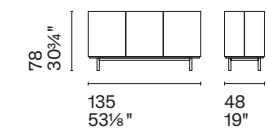

CS6076-6
CS6076-6 MTO