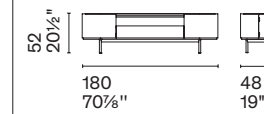

CS6076-2
CS6076-2 MTO