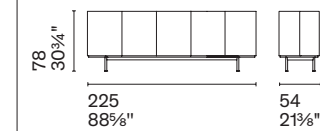

CS6076-3
CS6076-3 MTO