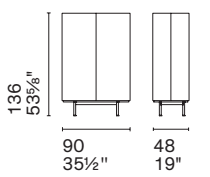

CS6076-4
CS6076-4 MTO