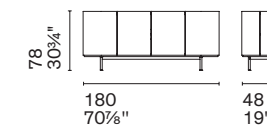

Lake
Ombra

Credenza /Sideboard
Tappeto /Rug

CS6076-7 MTO P1GW / P35C / P15
CS7281

CS6076-1
CS6076-1 MTO